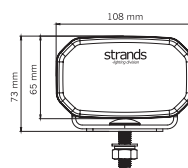

strands®

-lighting division

FOR9T NO-GLARE WORK LIGHT

Voltage	10-48V DC
Consumption	31W
Theoretical lumen	3600 lm
Actual lumen	1400 lm
1 lux @	48 m
IP-class	IP69K
Color Temperature	6500K
Beam pattern	Wide beam
Color LED	White, Amber, Red
Connection	DT-4
Position light	Red and Amber

Cable length	150 mm
Material housing	Aluminium
Material lens	Polycarbonate
Length	108 mm
Depth	70 mm
Height	65 mm
Height including bracket	73 mm
Operating temperature	-40°C - +65°C
E-approved	No
EMC-certificate	ECE R10