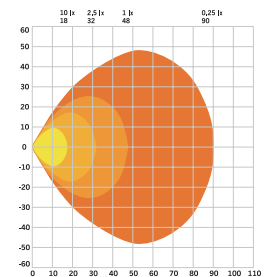

strands®

-lighting division

FOR9T NO-GLARE WORK LIGHT

Voltage	10-48V DC
Consumption	31W
Theoretical lumen	3600 lm
Actual lumen	1400 lm
1 lux @	48 m
IP-class	IP69K
Color Temperature	6500K
Beam pattern	Wide beam
Color LED	White, Amber, Red
Connection	DT-4
Position light	Red and Amber

Cable length	150 mm
Material housing	Aluminium
Material lens	Polycarbonate
Length	108 mm
Depth	70 mm
Height	65 mm
Height including bracket	73 mm
Operating temperature	-40°C - +65°C
E-approved	No
EMC-certificate	ECE R10