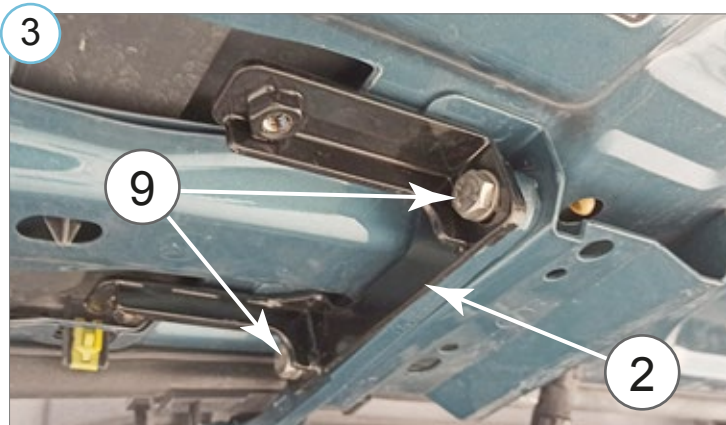

Volvo FH 2020-

Laternakandur teehoolduseks | Lamp holder for road maintenance | Носител фар для обслуживания дорог | Scheinwerferbügel für die Straßeninstandhaltung

• Kui METEC toode ei vasta Teile ootustele või kui on tegemist toote ebapiisava kvaliteediga, siis pretensioonid esitada lehel www.metec.ee
• If the METEC product does not meet Your expectations or if it is a product of insufficient quality, then you can submit a claim at www.metec.ee
• Если METEC продукт не соответствует Вашим ожиданиям или это продукт недостаточного качества, то претензию предъявить можно на сайте www.metec.ee
• Wenn METEC Produkt nicht Ihren Erwartungen entspricht oder wenn es um Qualitätsmängel geht, dann bitte die Ansprüche auf Seite www.metec.ee einreichen